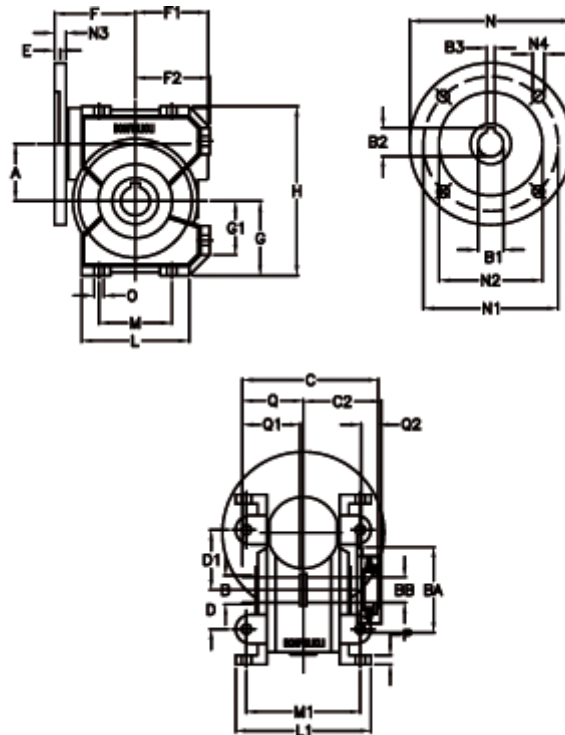

Data Sheet

Article number: 390204901402836
 Description: Worm Gear with Torque Limiter
 VF 49-L2-U-14 P71B14

Measures

a = 49.5	C2 = 63.5	g = 64.5	N = 105	Q1 = 41
B = 25	D = 34	G1 = 46.5	N1 = 85	Q2 = 15
B1 E7 = 14	D1 = 52	H = 146.5	N2 = 70	
B2 = 16.3	Description = VF 49U-xx-71B14	H1 = 110.5	N3 = 10.5	
B3 H9 = 5	E = 3.0	L = 93	N4 = 6.5	
BA = 63	F = 70	L1 = 117	O = 8.5	
BB H7 = 14	F1 = 63	m = 63	P = 8	
C = 105	F2 = 64.5	M1 = 98.5	Q = 51.0	